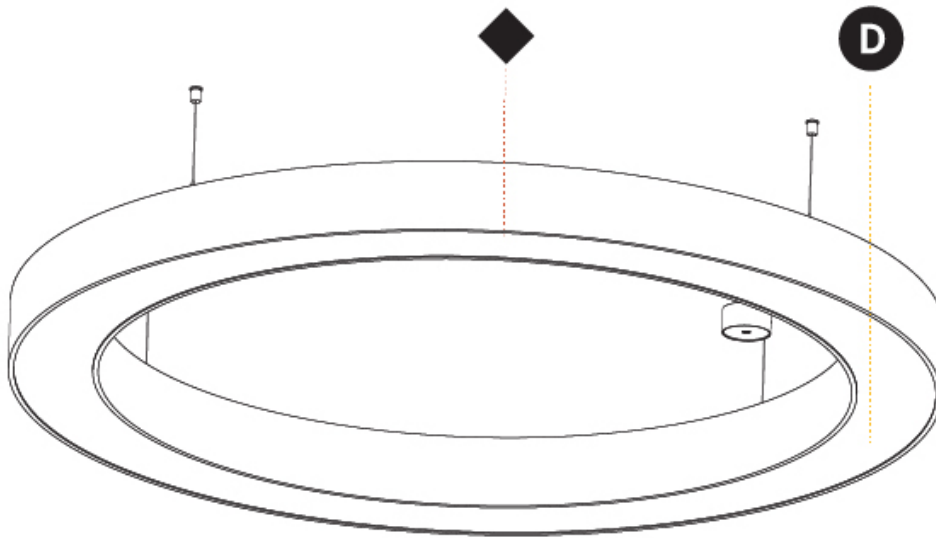

A30233-

PROJECT
TYPE
SPECIFIER
QUANTITY
DATE

A